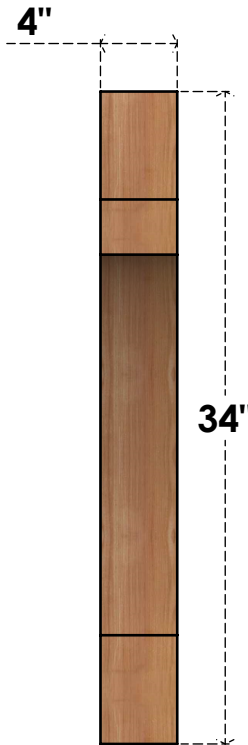

# BRC04X30X34MRC00RWR

4"W X 30"D X 34"H MERCED ROUGH SAWN BRACE, WESTERN RED CEDAR

**SIDE**

**FRONT**

EKENA MILLWORK  
 2300 WEST MAIN ST.  
 CLARKSVILLE, TX 75426  
 TOLL FREE: 866-607-0453  
 WWW.EKENAMILLWORK.COM

**NOTES**

1. INSTALLATION TO BE COMPLETED IN ACCORDANCE WITH MANUFACTURER'S SPECIFICATIONS.
2. DRAWING MAY NOT BE TO SCALE
3. THIS DRAWING IS INTENDED FOR DESIGN AND PLANNING PURPOSES ONLY.
4. ALL INFORMATION CONTAINED HEREIN WAS CURRENT AT THE TIME OF DEVELOPMENT BUT MUST BE REVIEWED AND APPROVED BY THE PRODUCT MANUFACTURER TO BE CONSIDERED ACCURATE.
5. PRODUCTS ARE NOT KILN DRIED. THIS ITEM IS UNIQUE AND WILL CONTAIN THE NATURAL VARIATIONS THAT THE WOOD SPECIES OFFERS. THIS MAY RESULT IN VARIATIONS UP TO 1/4"