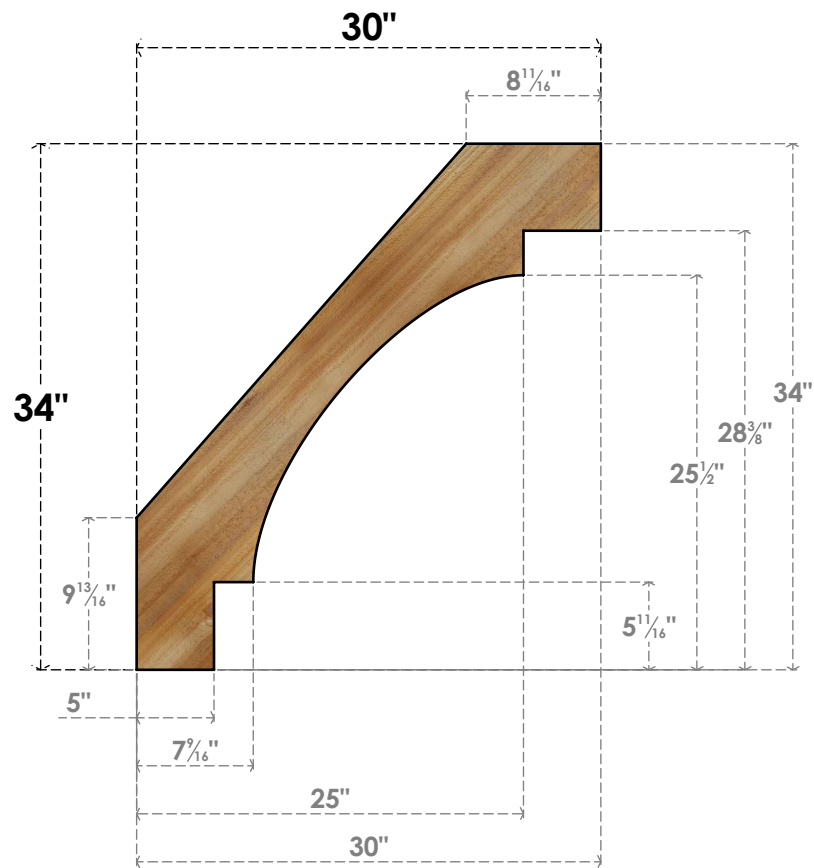

# BRC04X30X34MRC00RWR

4"W X 30"D X 34"H MERCED ROUGH SAWN BRACE, WESTERN RED CEDAR

**SIDE**

**FRONT**

EKENA MILLWORK  
 2300 WEST MAIN ST.  
 CLARKSVILLE, TX 75426  
 TOLL FREE: 866-607-0453  
 WWW.EKENAMILLWORK.COM

**NOTES**

1. INSTALLATION TO BE COMPLETED IN ACCORDANCE WITH MANUFACTURER'S SPECIFICATIONS.
2. DRAWING MAY NOT BE TO SCALE
3. THIS DRAWING IS INTENDED FOR DESIGN AND PLANNING PURPOSES ONLY.
4. ALL INFORMATION CONTAINED HEREIN WAS CURRENT AT THE TIME OF DEVELOPMENT BUT MUST BE REVIEWED AND APPROVED BY THE PRODUCT MANUFACTURER TO BE CONSIDERED ACCURATE.
5. PRODUCTS ARE NOT KILN DRIED. THIS ITEM IS UNIQUE AND WILL CONTAIN THE NATURAL VARIATIONS THAT THE WOOD SPECIES OFFERS. THIS MAY RESULT IN VARIATIONS UP TO 1/4"